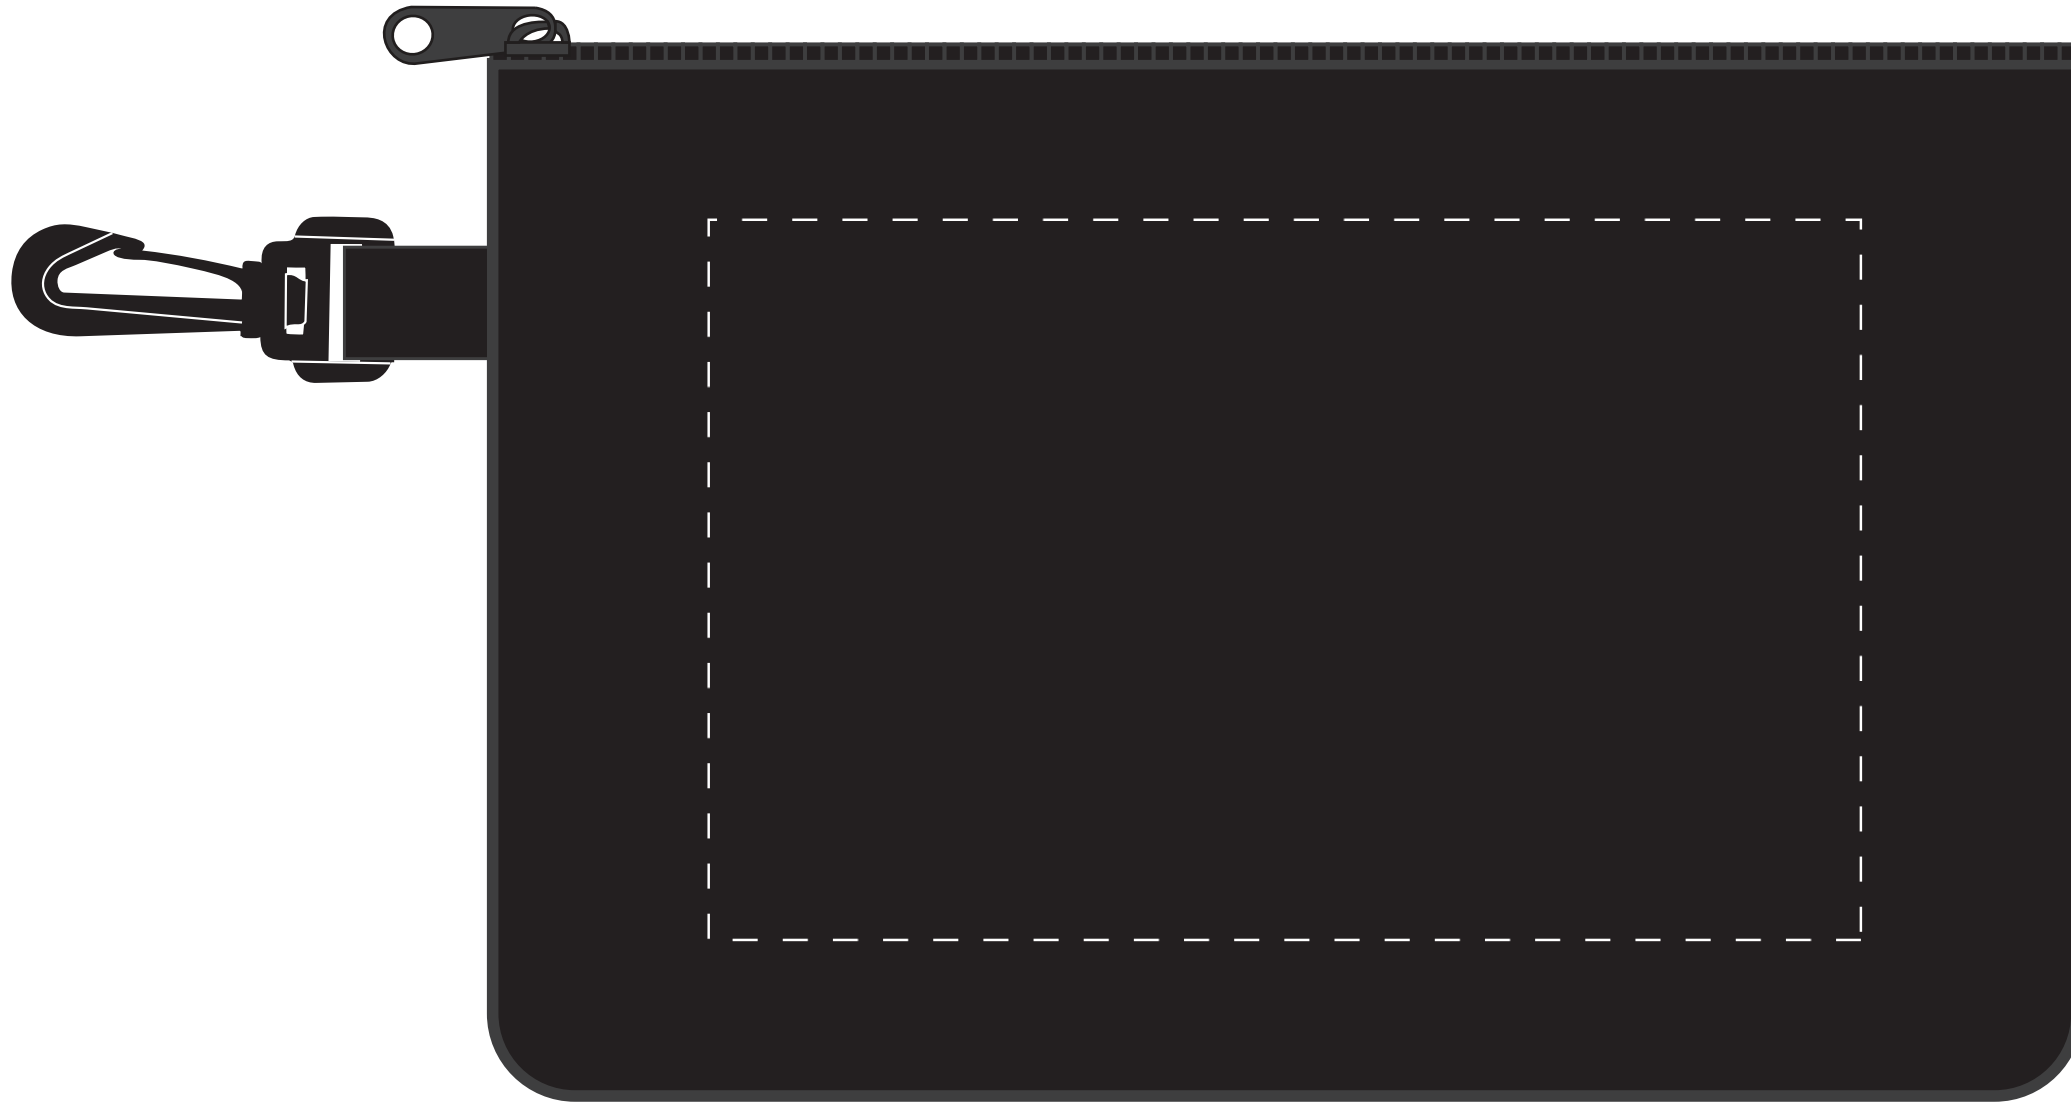

ITEM #TK172

Screen Print

Imprint area: 6" x 3.75"